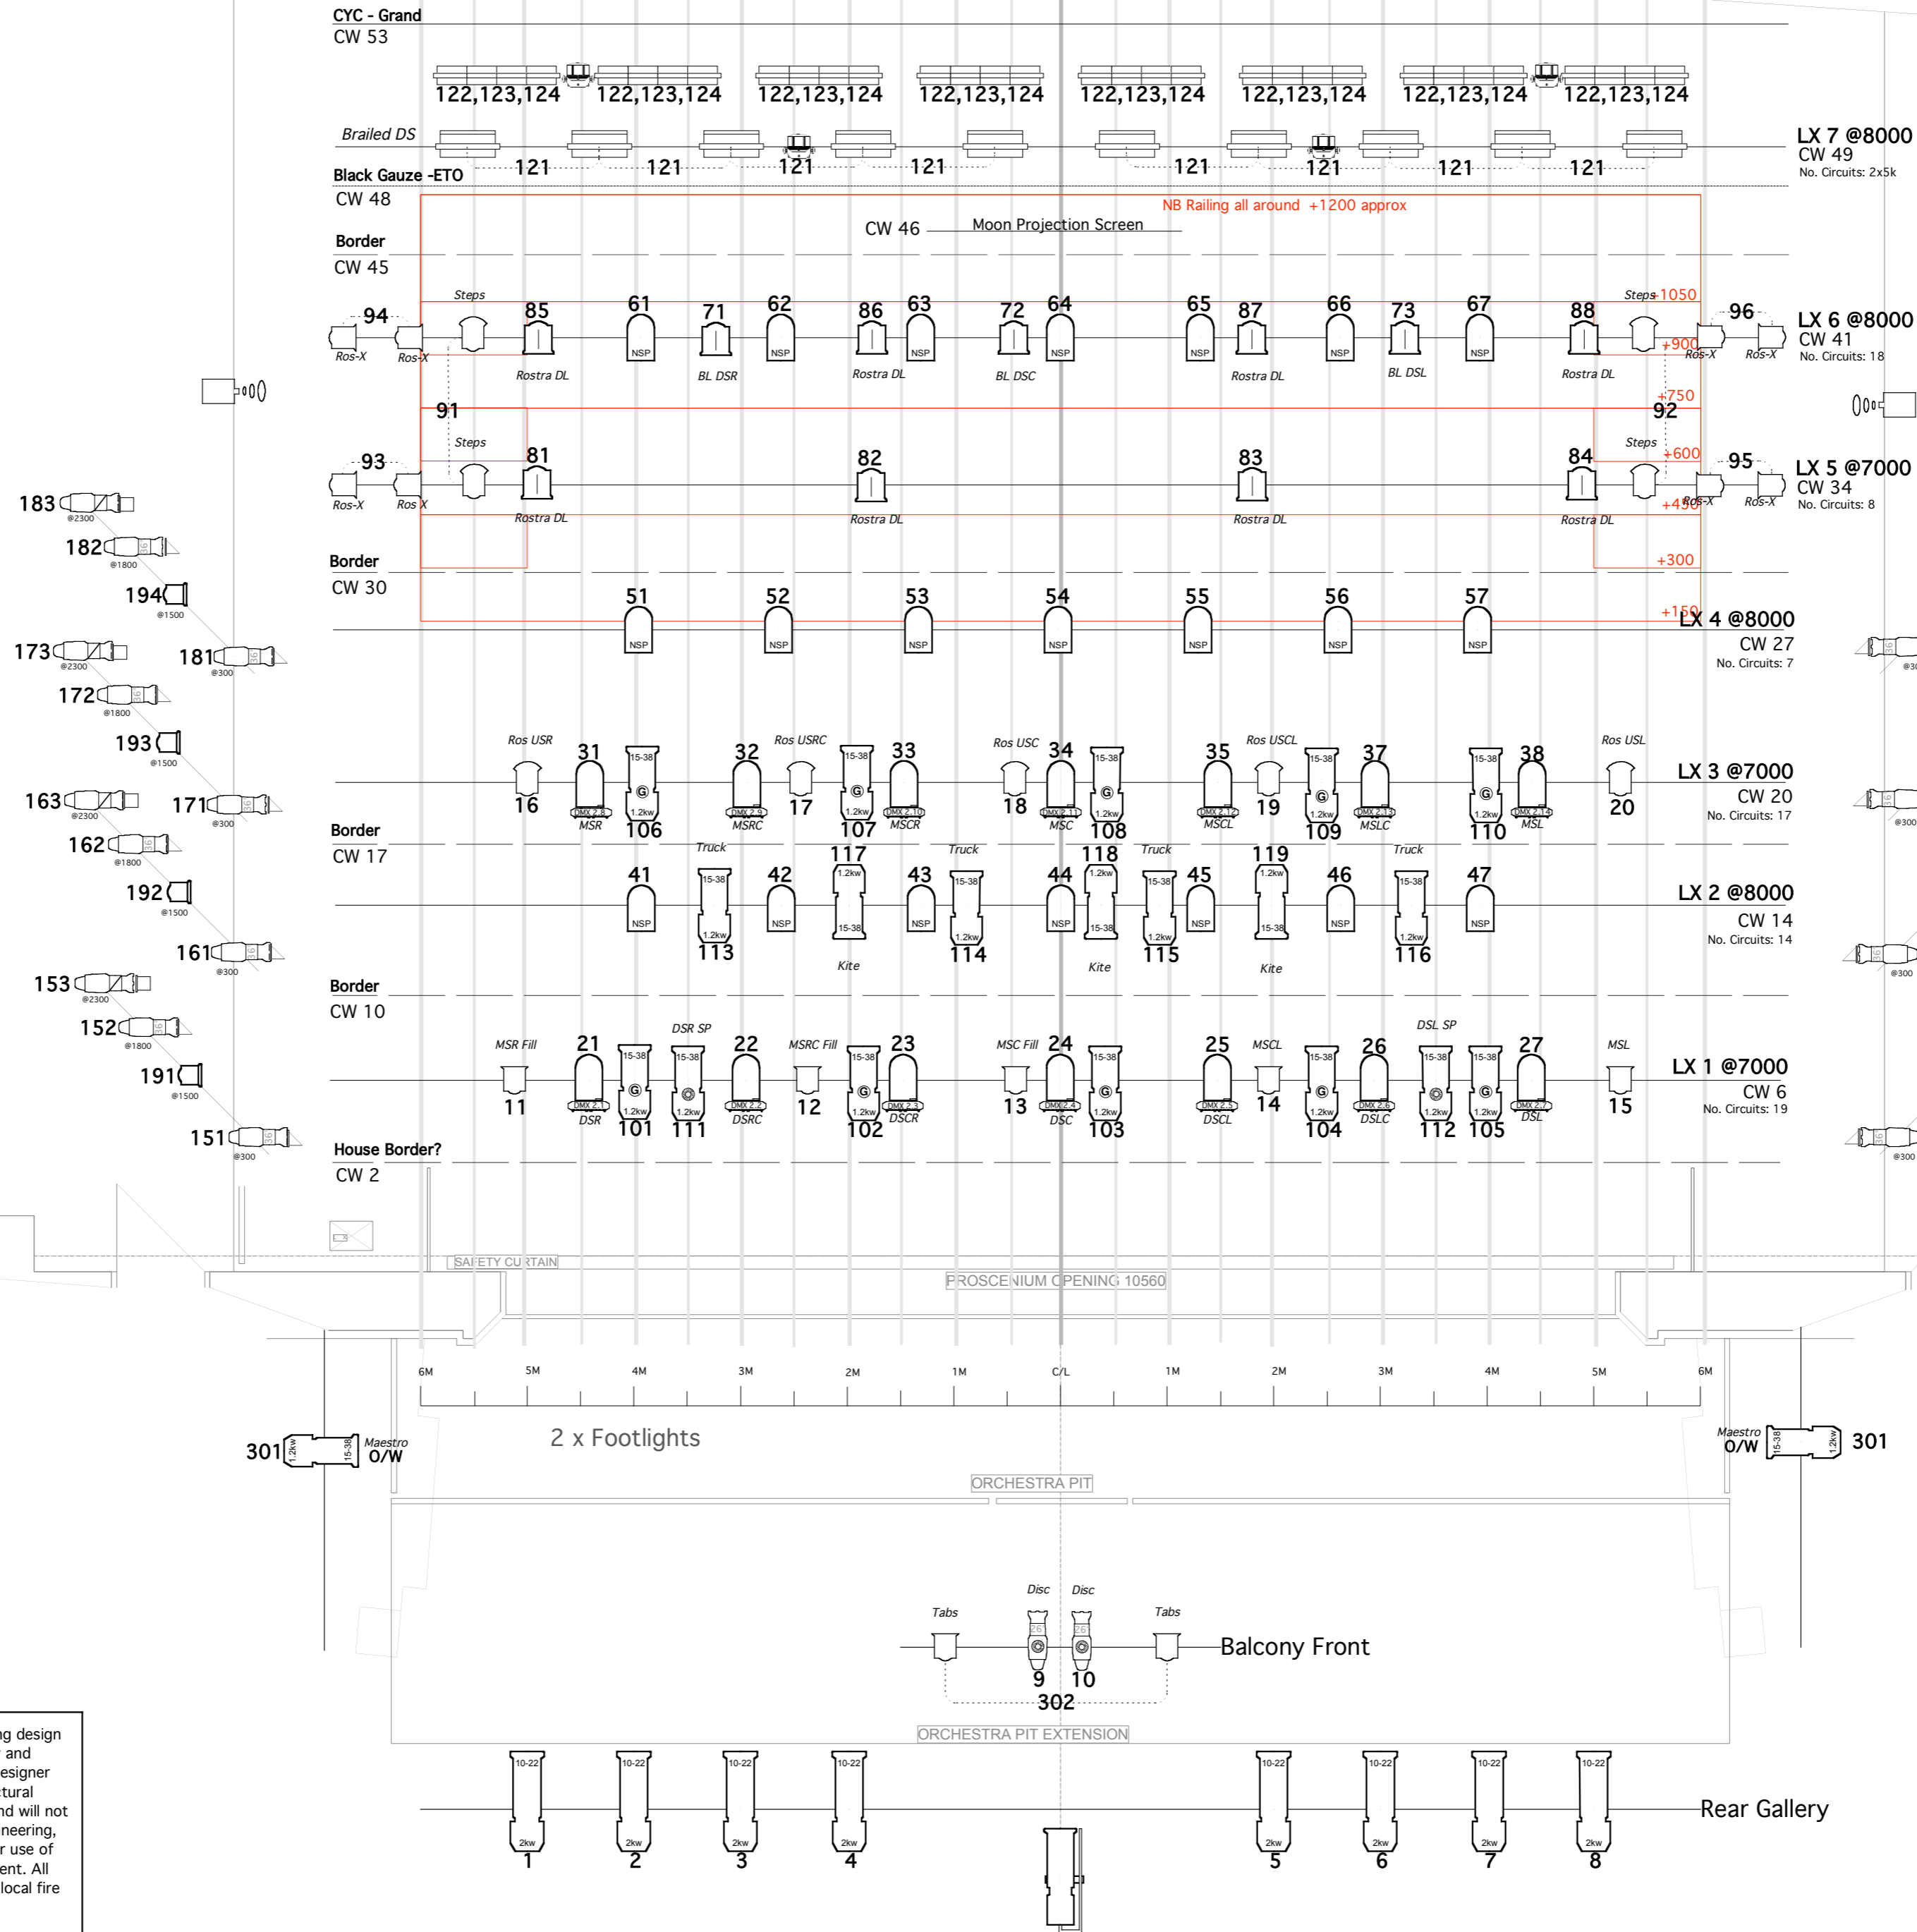

Instruments	Num In Inventory	Used
ADB C103	24	9
ADB F101	48	15
ADB F201	12	11
PAR 64 MFL	14	14
PAR 64 NSP	21	21
Europe DW105	24	21
Source 4 26deg	18	2
Europe DN205	12	8
Pani 1202/35 FS	2	1
Iris 1	10	10
Thomas 500/4	8	8
Source 4 26deg	8	8
Source 4 36deg	16	16
Cantata F	8	8
Atomic	0	4
Accessories	Num In Inventory	Used
B Gobo Holder	10	10
Iris	4	4
Chroma Q Scroller	14	14
159mm Half Top Hat	16	16
159mm Top Hat	8	8

Show:	
<b>A House on the Moon</b>	
Director:	Tim Yealland
Designer:	Ellen Dowell
Lighting Designer:	<b>Matt Haskins</b> 07866536305
Prod LX (ETO):	Dominic Jeffreys 07799725558
Revision:	Date:
1.1	04/06/07
Scale:	Drawn By:
1:50@ A2	MH
Notes:	
- All Fresnels to be fitted with Barndoors.	
- Boom Heights to Lantern Lens.	
- All boom kit ETO Stock, height should fit onto a 2.3m IWB - Soca & Fan Ins required.	
- Overhead Scrollers are ETO Stock - scroll is Spring 05 (Mary Stuart & Cosi Fan Tutte).	
Copyright Matthew Haskins. This lighting design is protected under ss.77 & ss.78 of the Copyright, Designs and Patents Act 1988	

- ETO Scrolls:**  
(to change)
- Frame 0: G1505 - Clear
  - Frame 1: G920 - Pale Lavender
  - Frame 2: G970 - Special Lavender
  - Frame 3: G950 - Purple
  - Frame 4: G910 - Alice Blue
  - Frame 5: G915 - Twilight
  - Frame 6: G890 - Dark Sky Blue
  - Frame 7: G850 - Primary Blue
  - Frame 8: G750 - Nile Blue
  - Frame 9: G888 - Blue Belle
  - Frame 10: G842 - Whisper Blue
  - Frame 11: G525 - Lime Sun
  - Frame 12: G455 - Yellow Sun
  - Frame 13: G382 - Brass
  - Frame 14: G341 - Cold Bastard Amber
  - Frame 15: G250 - Medium Red